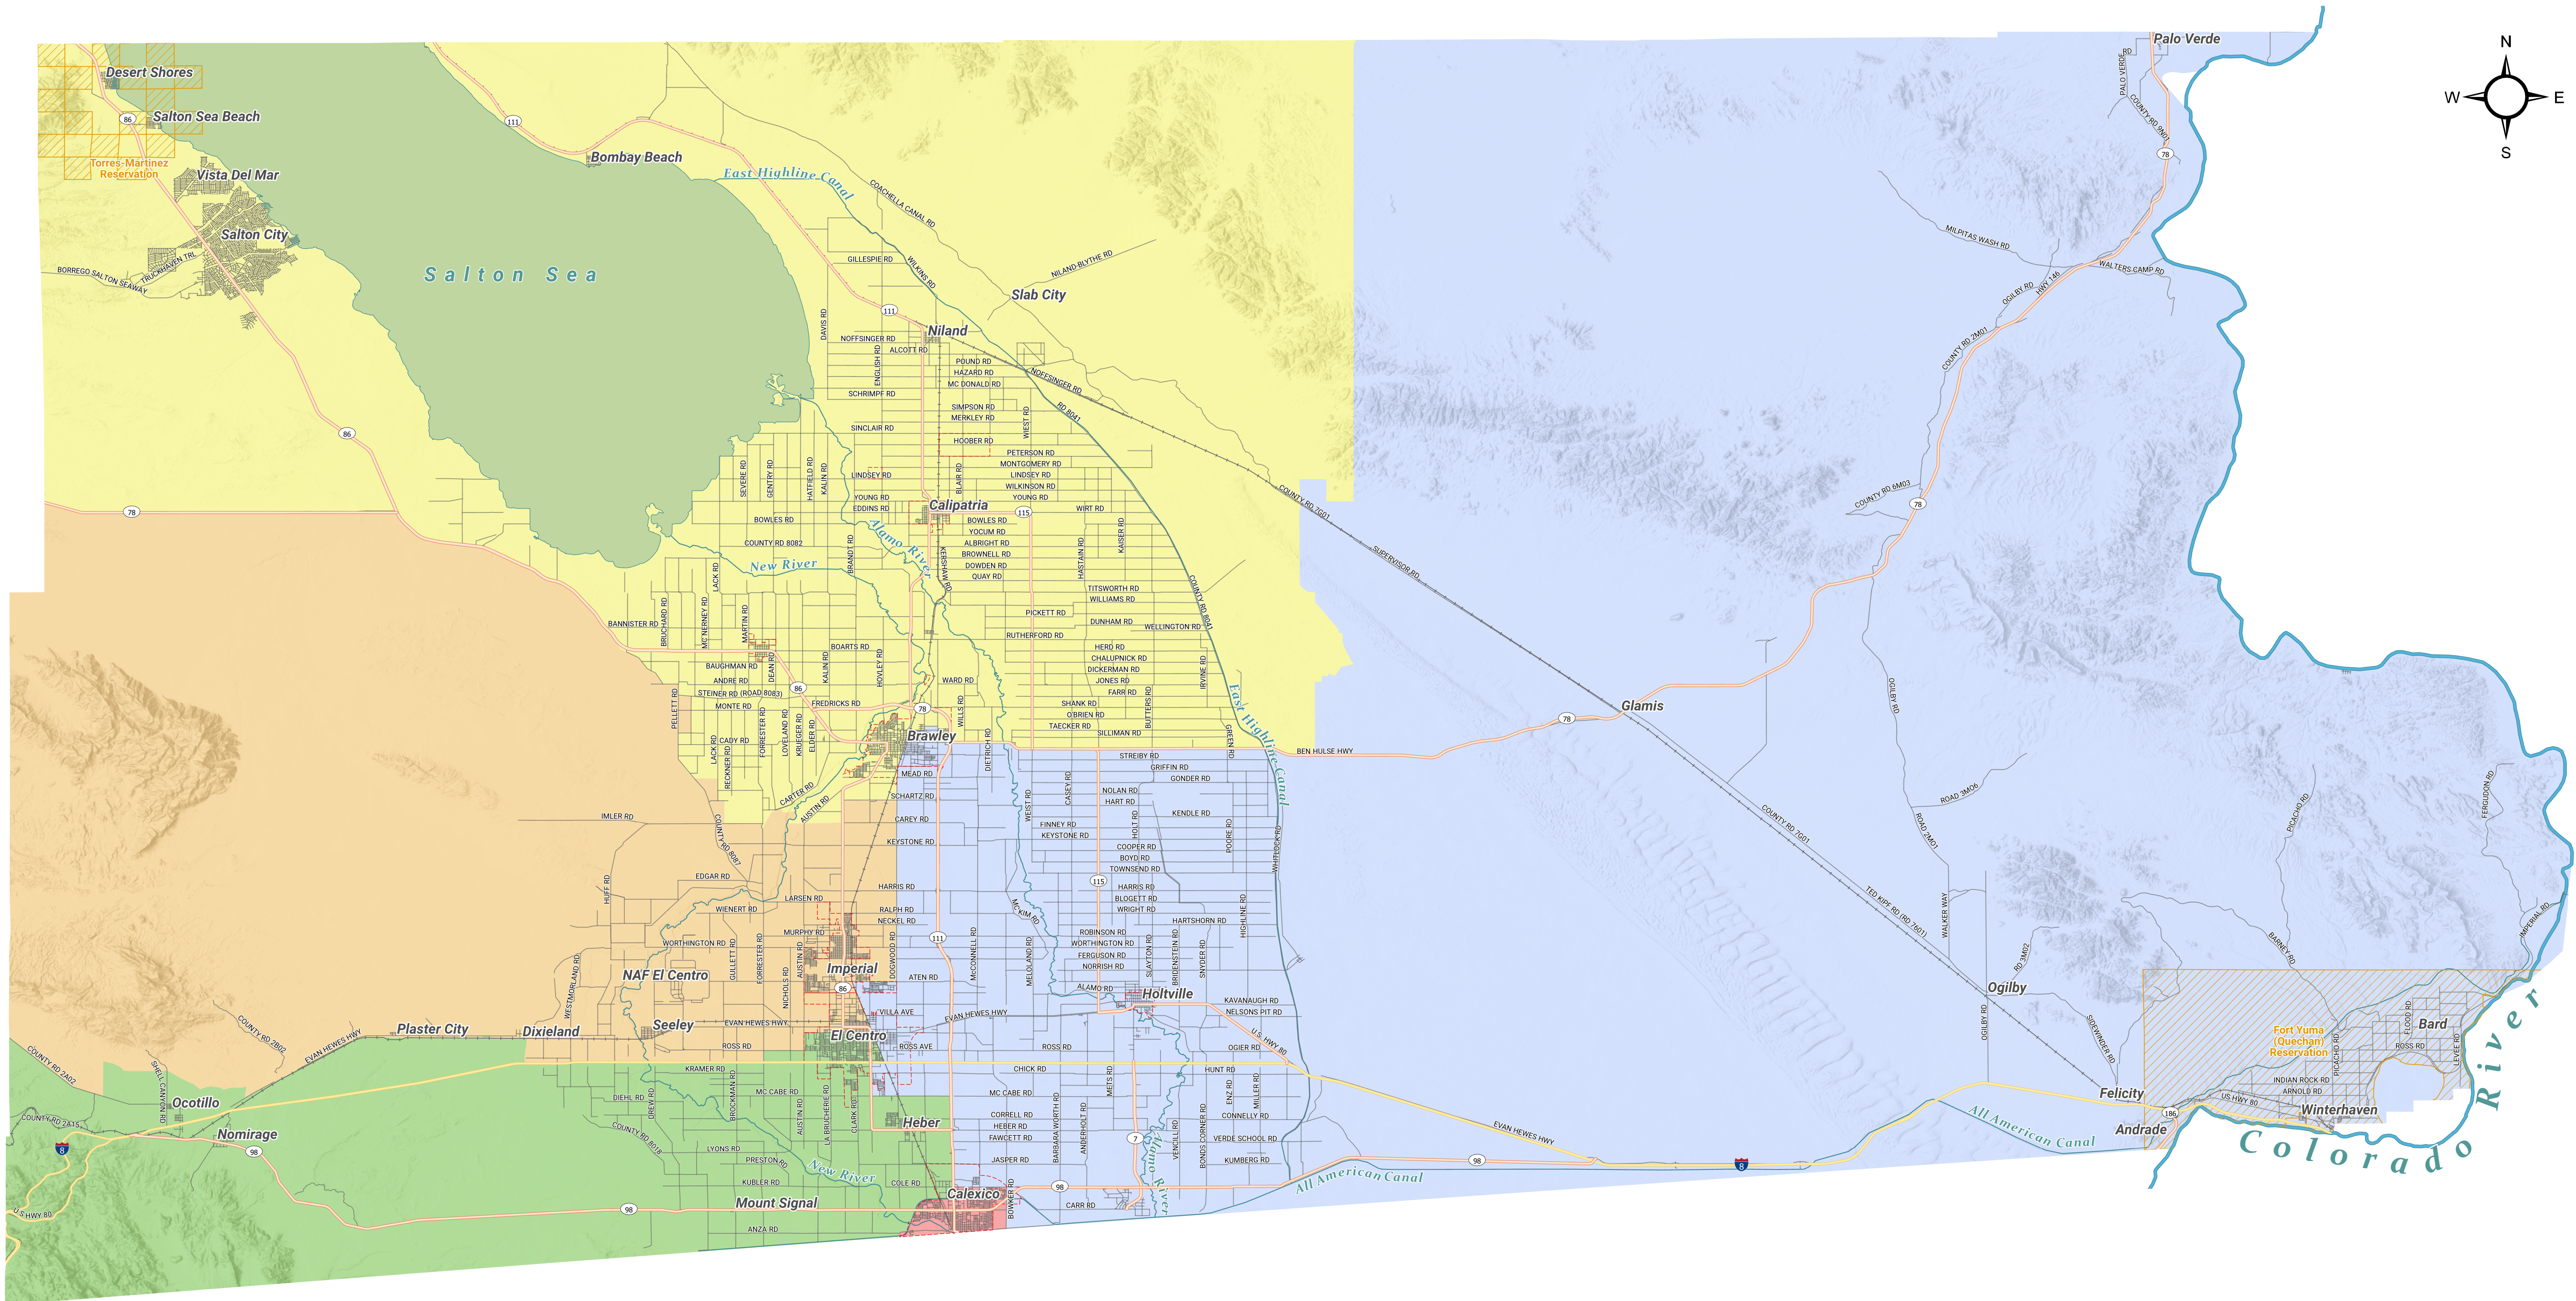

# IMPERIAL COUNTY SUPERVISORIAL DISTRICTS

## IMPERIAL COUNTY SUPERVISORIAL DISTRICTS

- District 1 - Jesus Eduardo Escobar
- District 2 - Luis A. Plancarte
- District 3 - Michael W. Kelley
- District 4 - Ryan E. Kelley
- District 5 - John Hawk

## MAP KEY

- City Limit
- Indian Lands and Native Entities
- Interstate
- State Road
- Road Centerlines
- Railroad
- River

**Imperial County Geographic Information Services**

940 W. Main Street, Suite 208  
 El Centro, CA 92243-2839  
 Tel: (442) 265-1001  
 Designed in 12/21/2021 - BF  
 (Revised - 01/09/2023)