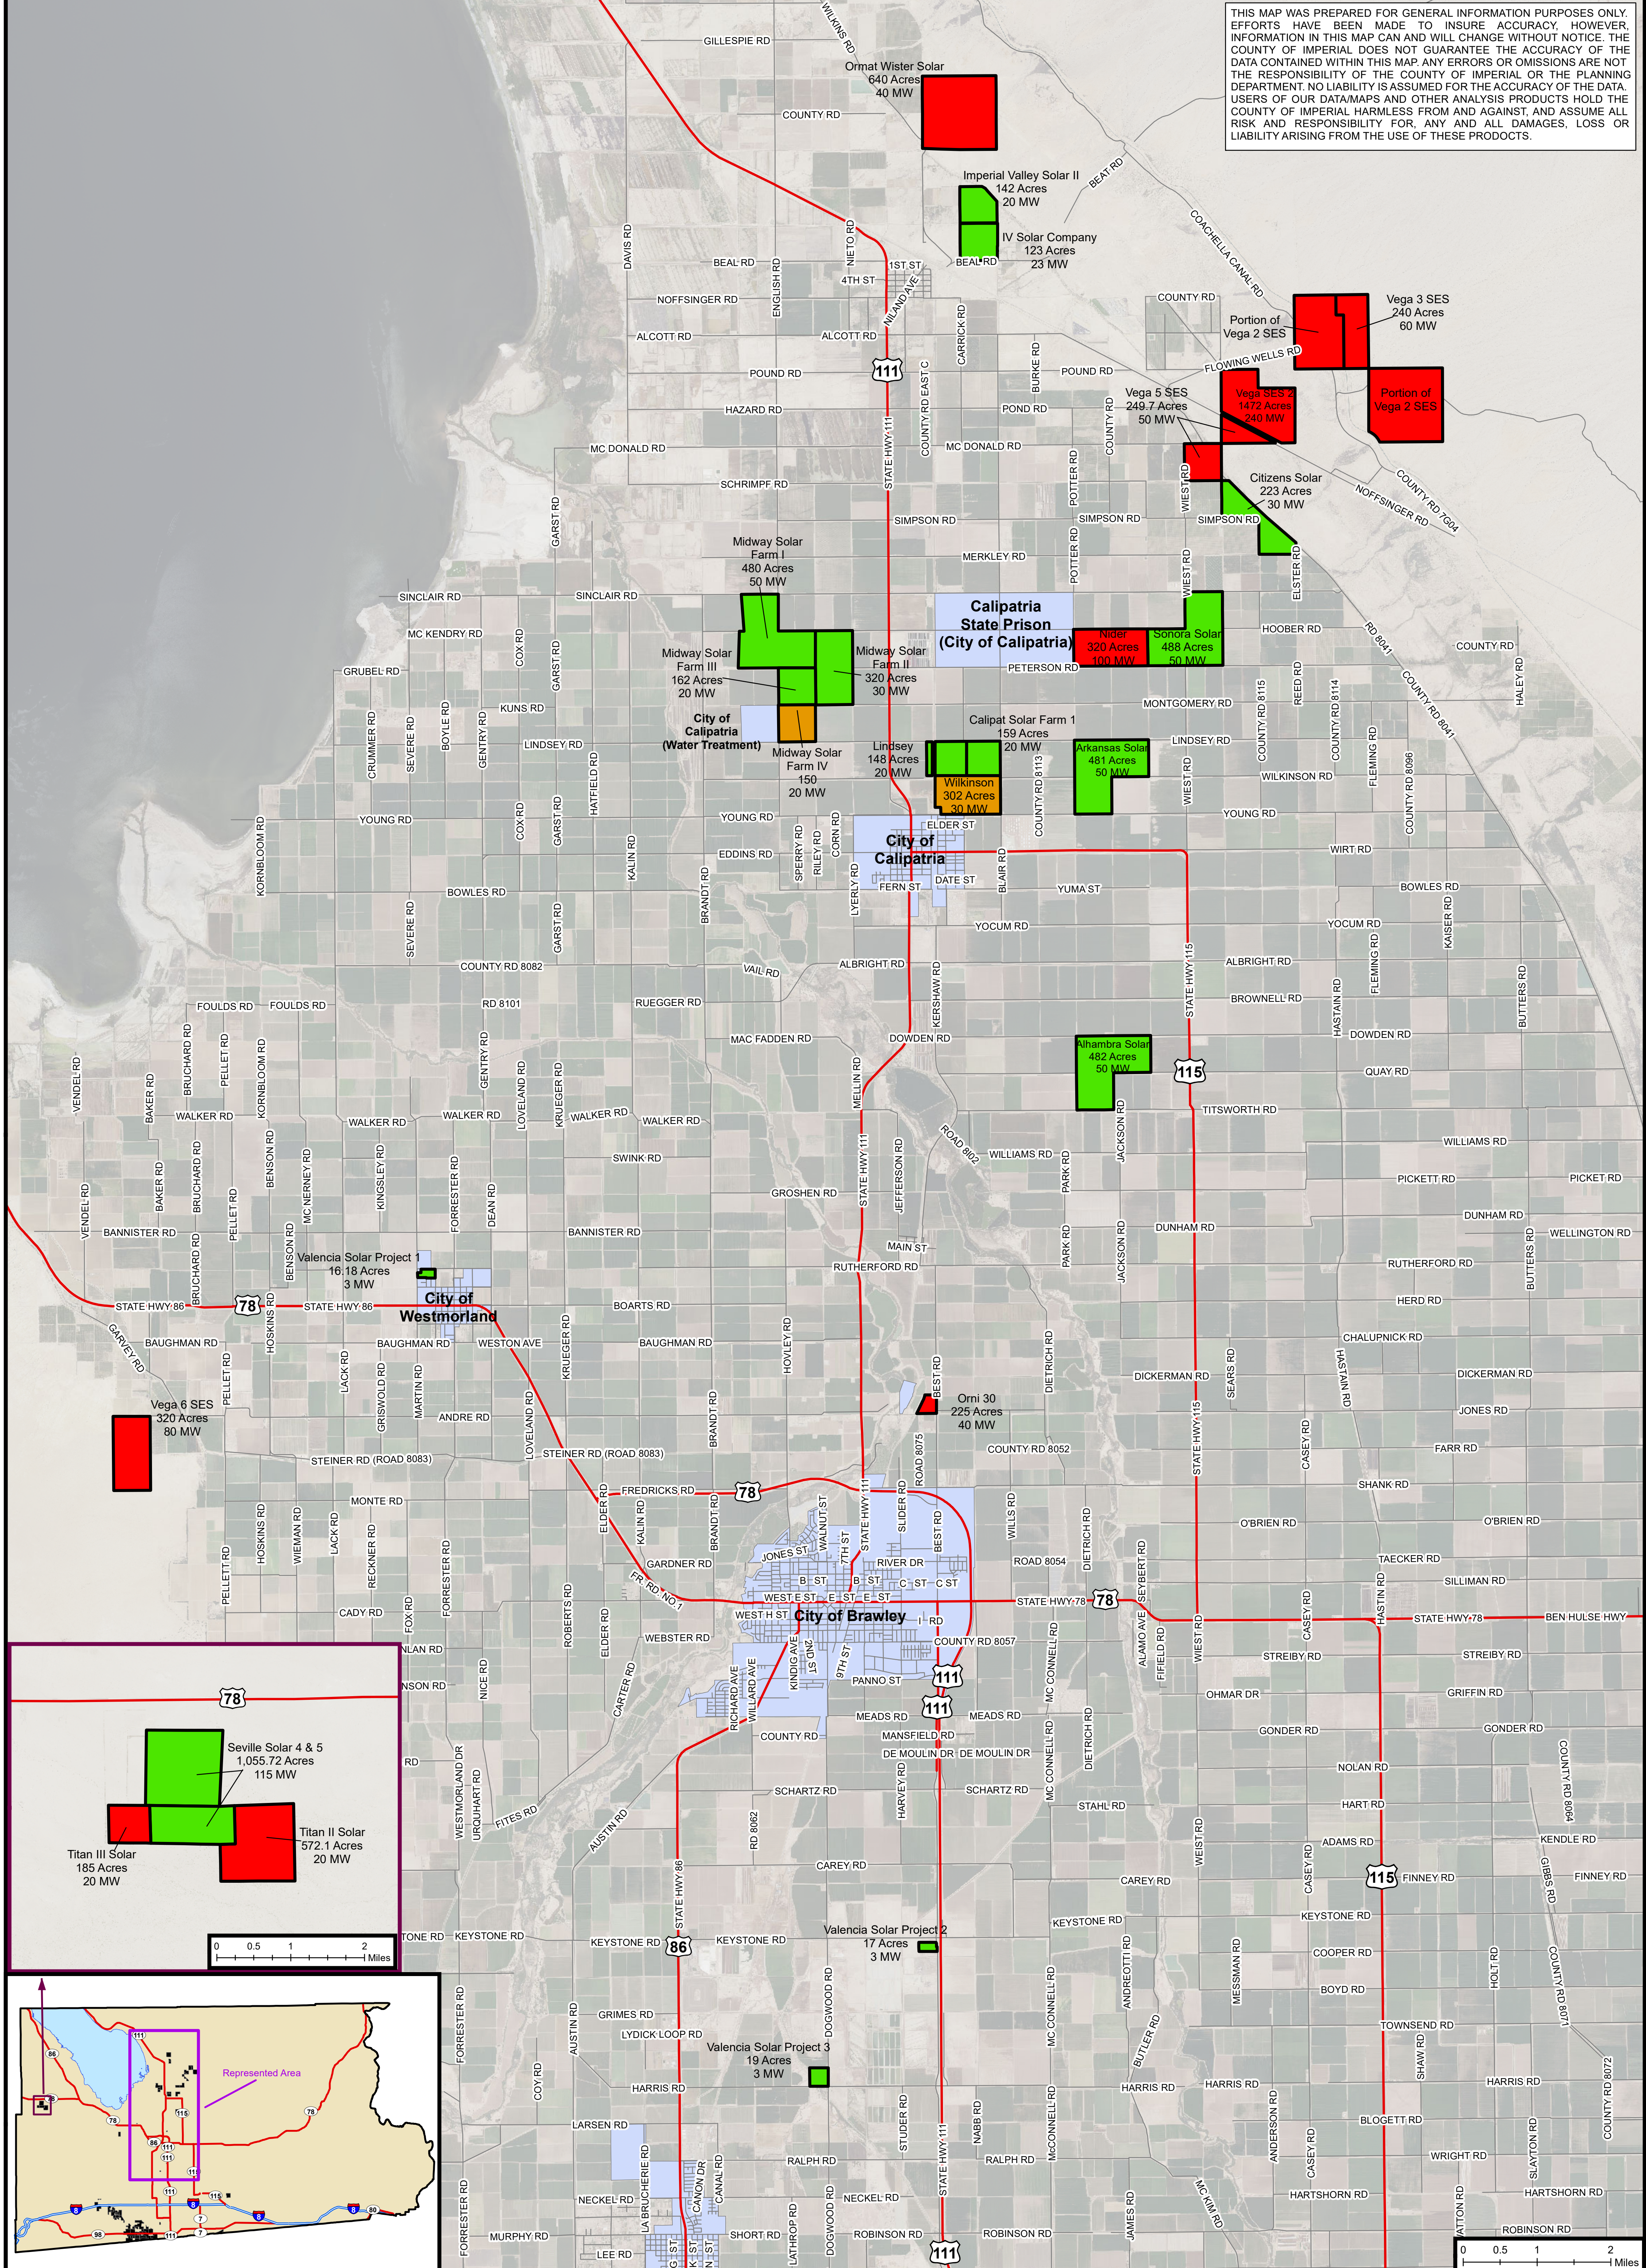

THIS MAP WAS PREPARED FOR GENERAL INFORMATION PURPOSES ONLY. EFFORTS HAVE BEEN MADE TO INSURE ACCURACY, HOWEVER, INFORMATION IN THIS MAP CAN AND WILL CHANGE WITHOUT NOTICE. THE COUNTY OF IMPERIAL DOES NOT GUARANTEE THE ACCURACY OF THE DATA CONTAINED WITHIN THIS MAP. ANY ERRORS OR OMISSIONS ARE NOT THE RESPONSIBILITY OF THE COUNTY OF IMPERIAL OR THE PLANNING DEPARTMENT. NO LIABILITY IS ASSUMED FOR THE ACCURACY OF THE DATA. USERS OF OUR DATA/MAPS AND OTHER ANALYSIS PRODUCTS HOLD THE COUNTY OF IMPERIAL HARMLESS FROM AND AGAINST, AND ASSUME ALL RISK AND RESPONSIBILITY FOR, ANY AND ALL DAMAGES, LOSS OR LIABILITY ARISING FROM THE USE OF THESE PRODUCTS.

Imperial County Solar Projects North End Projects

Sources: IC Assessors, IC Planning Dept., Aerial: NAIP 2014, created by Derek Newland
UPDATED: March 08, 2022

US Highways
 US Highways
 Roads
 Cities

Project Status
 Operational
 Approved - Under Construction
 Approved - Not Built
 Pending Entitlement